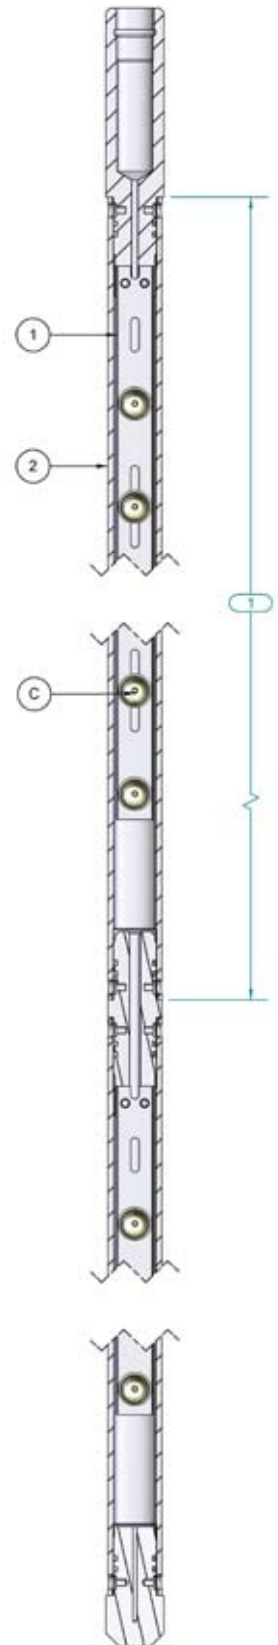

ITEM	PART NO.	DESCRIPTION
1	R156-0438-004	Bolted Shipping Assembly, 1.563 OD X 4 FT, 4 SPF, 0°, 13 Shots
	R156-0438-007	Bolted Shipping Assembly, 1.563 OD X 7 FT, 4 SPF, 0°, 25 Shots
	R156-0438-011	Bolted Shipping Assembly, 1.563 OD X 11 FT, 4 SPF, 0°, 41 Shots
	R156-0438-015	Bolted Shipping Assembly, 1.563 OD X 15 FT, 4 SPF, 0°, 57 Shots
	R156-0438-021	Bolted Shipping Assembly, 1.563 OD X 21 FT, 4 SPF, 0°, 81 Shots
2	F107-0438-R04	Flat Strip, 1.070 OD X 4 FT, 4 SPF, 0°
	F107-0438-R07	Flat Strip, 1.070 OD X 7 FT, 4 SPF, 0°
	F107-0438-R11	Flat Strip, 1.070 OD X 11 FT, 4 SPF, 0°
	F107-0438-R15	Flat Strip, 1.070 OD X 15 FT, 4 SPF, 0°
	F107-0438-R21	Flat Strip, 1.070 OD X 21 FT, 4 SPF, 0°
3	B156-0400-004	Bolted Carrier, 1.563 OD X 4 FT, 4 SPF, 0°
	B156-0400-007	Bolted Carrier, 1.563 OD X 7 FT, 4 SPF, 0°
	B156-0400-011	Bolted Carrier, 1.563 OD X 11 FT, 4 SPF, 0°
	B156-0400-015	Bolted Carrier, 1.563 OD X 15 FT, 4 SPF, 0°
	B156-0400-021	Bolted Carrier, 1.563 OD X 21 FT, 4 SPF, 0°
C	RTG-1687-401NT	Charge, RTG 1-11/16" NT, HMX - uses Ribbon (Preferred) or 40 gr. Round Cord
	SDP-1687-401NTX	Charge, RTG 1-11/16" NTX, HMX - uses Ribbon (Preferred) or 40 gr. Round Cord
	SDP-1687-402NT3	Charge, RTG 1-11/16" NT3, HERO, SDP, HMX - uses Ribbon (Preferred) or 40 gr. Round Cord
	RTG-1687-301	Charge, RTG 1-11/16" DP, RDX - uses Ribbon (Preferred) or 40 gr. Round Cord
	RTG-1687-301BH	Charge, RTG 1-11/16" BH, RDX - uses Ribbon (Preferred) or 40 gr. Round Cord

SPECIFICATIONS		
Pressure Rating	155.1 Mpa	22,500 psi
Temperature	UP TO 288°C	UP TO 550°F
Max O.D. before Firing	39.67 mm	1.562"
Max O.D. after Firing (in fluid)	41.4 mm	1.63"
Max O.D. after Firing (in gas)	42.85 mm	1.687"
Gun Weight Loaded	4.1 kg/m	2.75 lb/ft