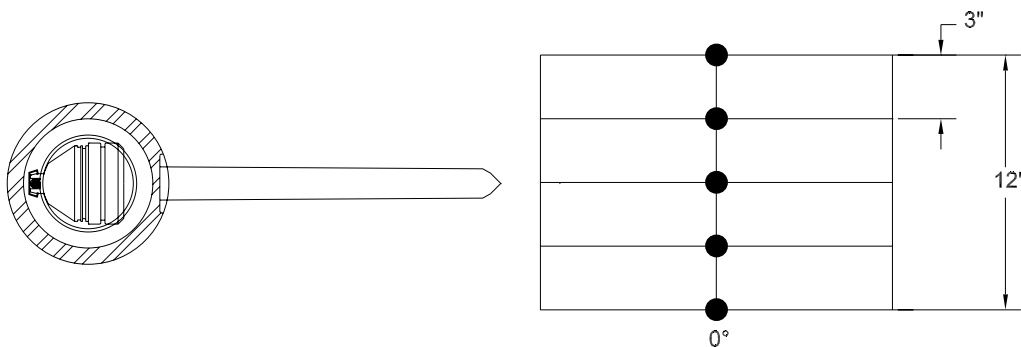

ITEM	PART NO.	DESCRIPTION
1	R156-0438-004	Bolted Shipping Assembly, 1.563 OD X 4 FT, 4 SPF, 0°, 13 Shots
	R156-0438-007	Bolted Shipping Assembly, 1.563 OD X 7 FT, 4 SPF, 0°, 25 Shots
	R156-0438-011	Bolted Shipping Assembly, 1.563 OD X 11 FT, 4 SPF, 0°, 41 Shots
	R156-0438-015	Bolted Shipping Assembly, 1.563 OD X 15 FT, 4 SPF, 0°, 57 Shots
	R156-0438-021	Bolted Shipping Assembly, 1.563 OD X 21 FT, 4 SPF, 0°, 81 Shots
2	F107-0438-R04	Flat Strip, 1.070 OD X 4 FT, 4 SPF, 0°
	F107-0438-R07	Flat Strip, 1.070 OD X 7 FT, 4 SPF, 0°
	F107-0438-R11	Flat Strip, 1.070 OD X 11 FT, 4 SPF, 0°
	F107-0438-R15	Flat Strip, 1.070 OD X 15 FT, 4 SPF, 0°
	F107-0438-R21	Flat Strip, 1.070 OD X 21 FT, 4 SPF, 0°
3	B156-0400-004	Bolted Carrier, 1.563 OD X 4 FT, 4 SPF, 0°
	B156-0400-007	Bolted Carrier, 1.563 OD X 7 FT, 4 SPF, 0°
	B156-0400-011	Bolted Carrier, 1.563 OD X 11 FT, 4 SPF, 0°
	B156-0400-015	Bolted Carrier, 1.563 OD X 15 FT, 4 SPF, 0°
	B156-0400-021	Bolted Carrier, 1.563 OD X 21 FT, 4 SPF, 0°
C	RTG-1687-401NT	Charge, RTG 1-11/16" NT, HMX - uses Ribbon (Preferred) or 40 gr. Round Cord
	SDP-1687-401NTX	Charge, RTG 1-11/16" NTX, HMX - uses Ribbon (Preferred) or 40 gr. Round Cord
	SDP-1687-402NT3	Charge, RTG 1-11/16" NT3, HERO, SDP, HMX - uses Ribbon (Preferred) or 40 gr. Round Cord
	RTG-1687-301	Charge, RTG 1-11/16" DP, RDX - uses Ribbon (Preferred) or 40 gr. Round Cord
	RTG-1687-301BH	Charge, RTG 1-11/16" BH, RDX - uses Ribbon (Preferred) or 40 gr. Round Cord

SPECIFICATIONS		
Pressure Rating	155.1 Mpa	22,500 psi
Temperature	UP TO 288°C	UP TO 550°F
Max O.D. before Firing	39.67 mm	1.562"
Max O.D. after Firing (in fluid)	41.4 mm	1.63"
Max O.D. after Firing (in gas)	42.85 mm	1.687"
Gun Weight Loaded	4.1 kg/m	2.75 lb/ft