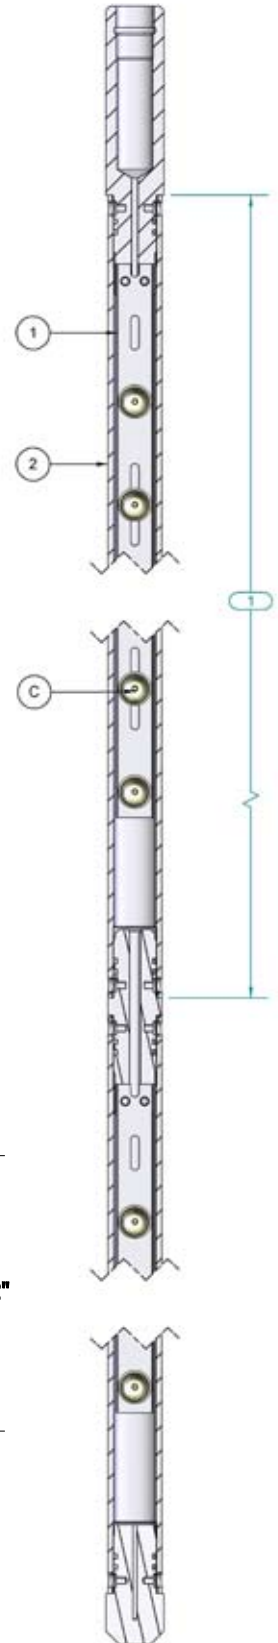

ITEM	PART NO.	DESCRIPTION
1	R203-0437-R04	Bolted Shipping Assembly, 2.030 OD X 4 FT, 4 SPF, 180°, 13 Shots
	R203-0437-R07	Bolted Shipping Assembly, 2.030 OD X 7 FT, 4 SPF, 180°, 25 Shots
	R203-0437-R11	Bolted Shipping Assembly, 2.030 OD X 11 FT, 4 SPF, 180°, 41 Shots
	R203-0437-R15	Bolted Shipping Assembly, 2.030 OD X 15 FT, 4 SPF, 180°, 57 Shots
	R203-0437-R21	Bolted Shipping Assembly, 2.030 OD X 21 FT, 4 SPF, 180°, 81 Shots
2	F150-0437-R04	Flat Strip, 1.500 OD X 4 FT, 4 SPF, 180°
	F150-0437-R07	Flat Strip, 1.500 OD X 7 FT, 4 SPF, 180°
	F150-0437-R11	Flat Strip, 1.500 OD X 11 FT, 4 SPF, 180°
	F150-0437-R15	Flat Strip, 1.500 OD X 15 FT, 4 SPF, 180°
	F150-0437-R21	Flat Strip, 1.500 OD X 21 FT, 4 SPF, 180°
3	B203-0400-R04	Bolted Carrier, 2.030 OD X 4 FT, 4 SPF, 180°
	B203-0400-R07	Bolted Carrier, 2.030 OD X 7 FT, 4 SPF, 180°
	B203-0400-R11	Bolted Carrier, 2.030 OD X 11 FT, 4 SPF, 180°
	B203-0400-R15	Bolted Carrier, 2.030 OD X 15 FT, 4 SPF, 180°
	B203-0400-R21	Bolted Carrier, 2.030 OD X 21 FT, 4 SPF, 180°
C	SDP-2125-402NT3	Charge, RTG 2-1/8", HMX - DP, SDP - HERO - uses Ribbon (Preferred) or 40 gr. Round Cord
	SDP-2125-402NTX	Charge, RTG 2-1/8", HMX - DP, SDP - uses Ribbon (Preferred) or 40 gr. Round Cord
	RTG-2125-402LS	Charge, RTG 2-1/8", HMX - DP, LS - uses Ribbon (Preferred) or 40 gr. Round Cord
	RTG-2125-402F	Charge, RTG 2-1/8", HMX - BH - uses Ribbon (Preferred) or 40 gr. Round Cord
	RTG-2125-302LS	Charge, RTG 2-1/8", DP, LS, RDX - uses Ribbon (Preferred) or 40 gr. Round Cord

SPECIFICATIONS		
Pressure Rating	155.1 Mpa	22,500 psi
Temperature	UP TO 288°C	UP TO 550°F
Max O.D. before Firing	51.6 mm	2.032"
Max O.D. after Firing (in fluid)	52.8 mm	2.08"
Max O.D. after Firing (in gas)	53.98 mm	2.125"
Gun Weight Loaded	7.4 kg/m	5.0 lb/ft