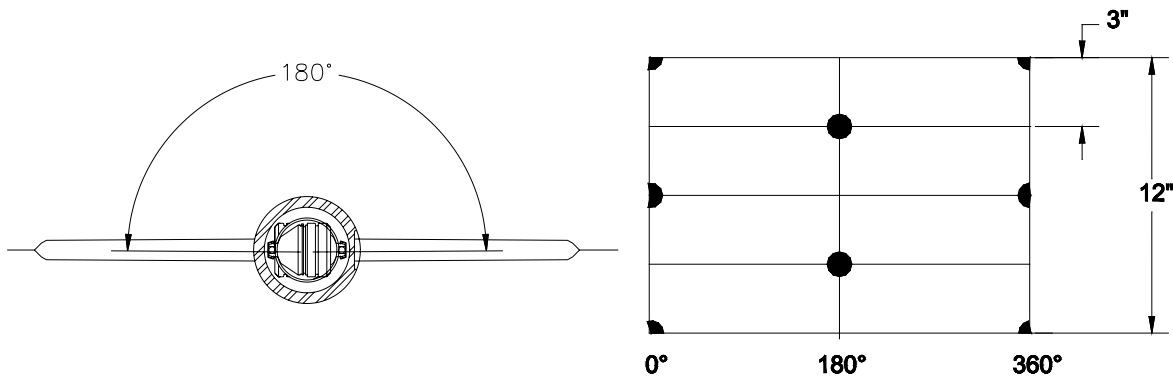

ITEM	PART NO.	DESCRIPTION
1	R203-0437-R04	Bolted Shipping Assembly, 2.030 OD X 4 FT, 4 SPF, 180°, 13 Shots
	R203-0437-R07	Bolted Shipping Assembly, 2.030 OD X 7 FT, 4 SPF, 180°, 25 Shots
	R203-0437-R11	Bolted Shipping Assembly, 2.030 OD X 11 FT, 4 SPF, 180°, 41 Shots
	R203-0437-R15	Bolted Shipping Assembly, 2.030 OD X 15 FT, 4 SPF, 180°, 57 Shots
	R203-0437-R21	Bolted Shipping Assembly, 2.030 OD X 21 FT, 4 SPF, 180°, 81 Shots
2	F150-0437-R04	Flat Strip, 1.500 OD X 4 FT, 4 SPF, 180°
	F150-0437-R07	Flat Strip, 1.500 OD X 7 FT, 4 SPF, 180°
	F150-0437-R11	Flat Strip, 1.500 OD X 11 FT, 4 SPF, 180°
	F150-0437-R15	Flat Strip, 1.500 OD X 15 FT, 4 SPF, 180°
	F150-0437-R21	Flat Strip, 1.500 OD X 21 FT, 4 SPF, 180°
3	B203-0400-R04	Bolted Carrier, 2.030 OD X 4 FT, 4 SPF, 180°
	B203-0400-R07	Bolted Carrier, 2.030 OD X 7 FT, 4 SPF, 180°
	B203-0400-R11	Bolted Carrier, 2.030 OD X 11 FT, 4 SPF, 180°
	B203-0400-R15	Bolted Carrier, 2.030 OD X 15 FT, 4 SPF, 180°
	B203-0400-R21	Bolted Carrier, 2.030 OD X 21 FT, 4 SPF, 180°
C	SDP-2125-402NT3	Charge, RTG 2-1/8", HMX - DP, SDP - HERO - uses Ribbon (Preferred) or 40 gr. Round Cord
	SDP-2125-402NTX	Charge, RTG 2-1/8", HMX - DP, SDP - uses Ribbon (Preferred) or 40 gr. Round Cord
	RTG-2125-402LS	Charge, RTG 2-1/8", HMX - DP, LS - uses Ribbon (Preferred) or 40 gr. Round Cord
	RTG-2125-402F	Charge, RTG 2-1/8", HMX - BH - uses Ribbon (Preferred) or 40 gr. Round Cord
	RTG-2125-302LS	Charge, RTG 2-1/8", DP, LS, RDX - uses Ribbon (Preferred) or 40 gr. Round Cord

SPECIFICATIONS		
Pressure Rating	155.1 Mpa	22,500 psi
Temperature	UP TO 288°C	UP TO 550°F
Max O.D. before Firing	51.6 mm	2.032"
Max O.D. after Firing (in fluid)	52.8 mm	2.08"
Max O.D. after Firing (in gas)	53.98 mm	2.125"
Gun Weight Loaded	7.4 kg/m	5.0 lb/ft