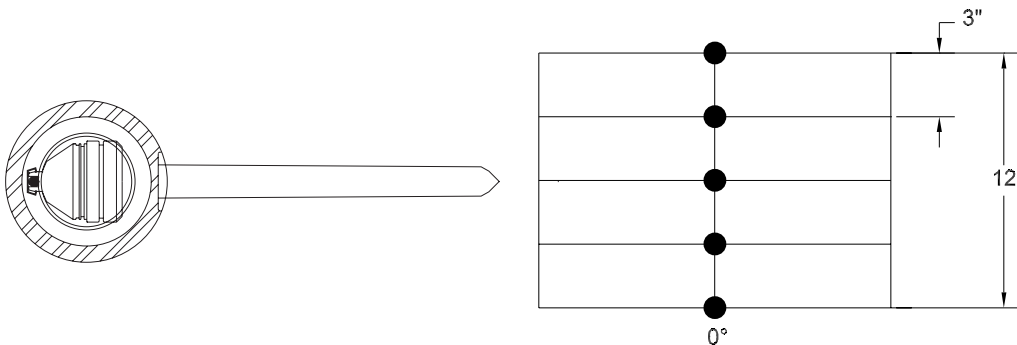

ITEM	PART NO.	DESCRIPTION
1	R203-0637-O04	Bolted Shipping Assembly, 2.030 OD X 4 FT, 6 SPF, 0°, 19 Shots
	R203-0637-O07	Bolted Shipping Assembly, 2.030 OD X 7 FT, 6 SPF, 0°, 37 Shots
	R203-0637-O11	Bolted Shipping Assembly, 2.030 OD X 11 FT, 6 SPF, 0°, 61 Shots
	R203-0637-O15	Bolted Shipping Assembly, 2.030 OD X 15 FT, 6 SPF, 0°, 85 Shots
	R203-0637-O21	Bolted Shipping Assembly, 2.030 OD X 21 FT, 6 SPF, 0°, 121 Shots
2	T138-0637-O04	Tube Strip, 1.375 OD X 4 FT, 6 SPF, 0°
	T138-0637-O07	Tube Strip, 1.375 OD X 7 FT, 6 SPF, 0°
	T138-0637-O11	Tube Strip, 1.375 OD X 11 FT, 6 SPF, 0°
	T138-0637-O15	Tube Strip, 1.375 OD X 15 FT, 6 SPF, 0°
	T138-0637-O21	Tube Strip, 1.375 OD X 21 FT, 6 SPF, 0°
3	B203-0600-O04	Bolted Carrier, 2.030 OD X 4 FT, 6 SPF, 0°
	B203-0600-O07	Bolted Carrier, 2.030 OD X 7 FT, 6 SPF, 0°
	B203-0600-O11	Bolted Carrier, 2.030 OD X 11 FT, 6 SPF, 0°
	B203-0600-O15	Bolted Carrier, 2.030 OD X 15 FT, 6 SPF, 0°
	B203-0600-O21	Bolted Carrier, 2.030 OD X 21 FT, 6 SPF, 0°
C	SDP-2125-402NT3	Charge, RTG 2-1/8", HMX - DP, SDP - HERO™ - uses Ribbon (Preferred) or 40 gr. Round Cord
	SDP-2125-402NTX	Charge, RTG 2-1/8", HMX - DP, SDP - uses Ribbon (Preferred) or 40 gr. Round Cord
	RTG-2125-402LS	Charge, RTG 2-1/8", HMX - DP, LS - uses Ribbon (Preferred) or 40 gr. Round Cord
	RTG-2125-402F	Charge, RTG 2-1/8", HMX - BH - uses Ribbon (Preferred) or 40 gr. Round Cord
	RTG-2125-302LS	Charge, RTG 2-1/8", DP, LS, RDX - uses Ribbon (Preferred) or 40 gr. Round Cord