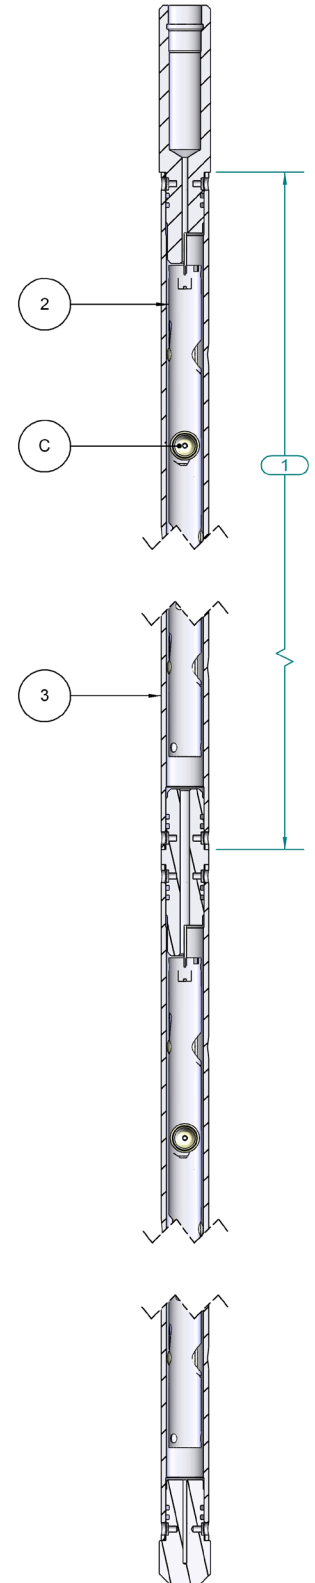

ITEM	PART NO.	DESCRIPTION
1	R203-0637-O04	Bolted Shipping Assembly, 2.030 OD X 4 FT, 6 SPF, 0°, 19 Shots
	R203-0637-O07	Bolted Shipping Assembly, 2.030 OD X 7 FT, 6 SPF, 0°, 37 Shots
	R203-0637-O11	Bolted Shipping Assembly, 2.030 OD X 11 FT, 6 SPF, 0°, 61 Shots
	R203-0637-O15	Bolted Shipping Assembly, 2.030 OD X 15 FT, 6 SPF, 0°, 85 Shots
	R203-0637-O21	Bolted Shipping Assembly, 2.030 OD X 21 FT, 6 SPF, 0°, 121 Shots
2	T138-0637-O04	Tube Strip, 1.375 OD X 4 FT, 6 SPF, 0°
	T138-0637-O07	Tube Strip, 1.375 OD X 7 FT, 6 SPF, 0°
	T138-0637-O11	Tube Strip, 1.375 OD X 11 FT, 6 SPF, 0°
	T138-0637-O15	Tube Strip, 1.375 OD X 15 FT, 6 SPF, 0°
	T138-0637-O21	Tube Strip, 1.375 OD X 21 FT, 6 SPF, 0°
3	B203-0600-O04	Bolted Carrier, 2.030 OD X 4 FT, 6 SPF, 0°
	B203-0600-O07	Bolted Carrier, 2.030 OD X 7 FT, 6 SPF, 0°
	B203-0600-O11	Bolted Carrier, 2.030 OD X 11 FT, 6 SPF, 0°
	B203-0600-O15	Bolted Carrier, 2.030 OD X 15 FT, 6 SPF, 0°
	B203-0600-O21	Bolted Carrier, 2.030 OD X 21 FT, 6 SPF, 0°
C	SDP-2125-402NT3	Charge, RTG 2-1/8", HMX - DP, SDP - HERO™ - uses Ribbon (Preferred) or 40 gr. Round Cord
	SDP-2125-402NTX	Charge, RTG 2-1/8", HMX - DP, SDP - uses Ribbon (Preferred) or 40 gr. Round Cord
	RTG-2125-402LS	Charge, RTG 2-1/8", HMX - DP, LS - uses Ribbon (Preferred) or 40 gr. Round Cord
	RTG-2125-402F	Charge, RTG 2-1/8", HMX - BH - uses Ribbon (Preferred) or 40 gr. Round Cord
	RTG-2125-302LS	Charge, RTG 2-1/8", DP, LS, RDX - uses Ribbon (Preferred) or 40 gr. Round Cord