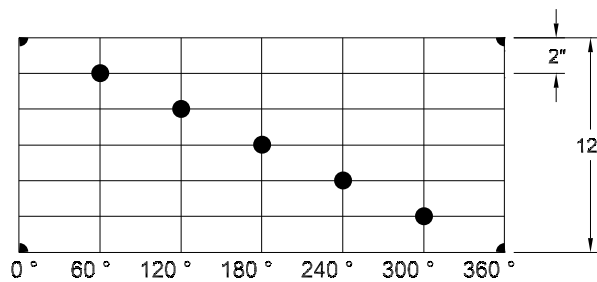

ITEM	PART NO.	DESCRIPTION
1	R250-0633-A04	Bolted Shipping Assembly, 2.500 OD X 4 FT, 6 SPF, 60°, 19 Shots
	R250-0633-A07	Bolted Shipping Assembly, 2.500 OD X 7 FT, 6 SPF, 60°, 37 Shots
	R250-0633-A11	Bolted Shipping Assembly, 2.500 OD X 11 FT, 6 SPF, 60°, 61 Shots
	R250-0633-A15	Bolted Shipping Assembly, 2.500 OD X 15 FT, 6 SPF, 60°, 85 Shots
	R250-0633-A21	Bolted Shipping Assembly, 2.500 OD X 21 FT, 6 SPF, 60°, 121 Shots
2	T163-0633-A04	Tube Strip, 1.625 OD X 4 FT, 6 SPF, 60°
	T163-0633-A07	Tube Strip, 1.625 OD X 7 FT, 6 SPF, 60°
	T163-0633-A11	Tube Strip, 1.625 OD X 11 FT, 6 SPF, 60°
	T163-0633-A15	Tube Strip, 1.625 OD X 15 FT, 6 SPF, 60°
	T163-0633-A21	Tube Strip, 1.625 OD X 21 FT, 6 SPF, 60°
3	B250-0600-A04	Bolted Carrier, 2.500 OD X 4 FT, 6 SPF, 60°
	B250-0600-A07	Bolted Carrier, 2.500 OD X 7 FT, 6 SPF, 60°
	B250-0600-A11	Bolted Carrier, 2.500 OD X 11 FT, 6 SPF, 60°
	B250-0600-A15	Bolted Carrier, 2.500 OD X 15 FT, 6 SPF, 60°
	B250-0600-A21	Bolted Carrier, 2.500 OD X 21 FT, 6 SPF, 60°
C	RTG-2500-401BH	Charge, HMX, BH
	TAG-2500-401F	Charge, HMX, BH
	TAG-2500-402NT	Charge, HMX, SDP
	SDP-2500-402NT3	Charge, HMX, SDP-NT3
	SDP-2500-502NT3	Charge, HNS, SDP-NT3
	TAG-2375-301BH	Charge, RDX, BH

ITEM	PART NO.	DESCRIPTION
4	RTG-2500-112	Shooting Adapter, 2-1/2" O.D.
5	RTG-2500-108	Tandem Sub, 2-1/2" Without Dart Seal
	RTG-2500-109	Tandem Sub, 2-1/2" With Dart Seal
6	RTG-2500-115	Bull Plug, 2-1/2"
7	RTG-2500-116	Blast Sleeve, 2-1/2"
8	PUR-0500-073	Socket Hd. Cap Screw, 3/8"-24 x 1/2"
	PUR-0500-035	Socket Hd. Cap Screw, 1/4"-28 x 3/8"
9	OOO-N569-224	O-Ring #224 Nitrile
	OOO-V569-224	O-Ring #224 Viton
A	A578010	Det Cord - 80gr., RDX, LS - see ref. section
	A571010	Det Cord - 80gr., HMX, LS - see ref. section