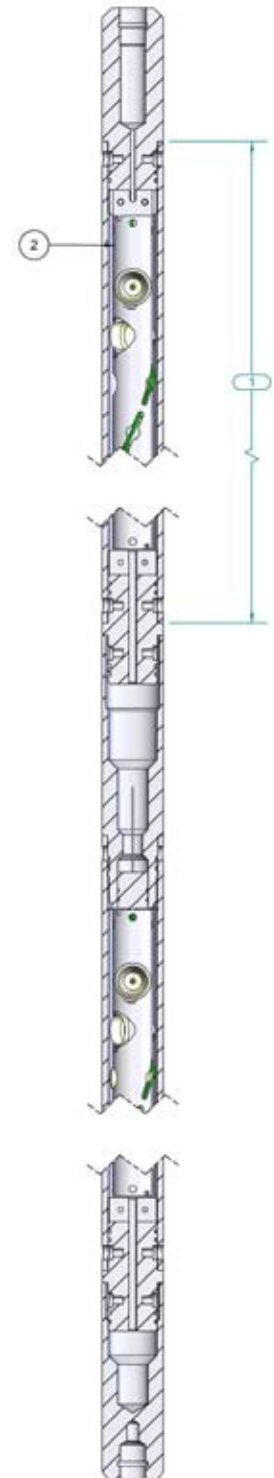

ITEM	PART NO.	DESCRIPTION
1	R250-0633-A04	Bolted Shipping Assembly, 2.500 OD X 4 FT, 6 SPF, 60°, 19 Shots
	R250-0633-A07	Bolted Shipping Assembly, 2.500 OD X 7 FT, 6 SPF, 60°, 37 Shots
	R250-0633-A11	Bolted Shipping Assembly, 2.500 OD X 11 FT, 6 SPF, 60°, 61 Shots
	R250-0633-A15	Bolted Shipping Assembly, 2.500 OD X 15 FT, 6 SPF, 60°, 85 Shots
	R250-0633-A21	Bolted Shipping Assembly, 2.500 OD X 21 FT, 6 SPF, 60°, 121 Shots
2	T163-0633-A04	Tube Strip, 1.625 OD X 4 FT, 6 SPF, 60°
	T163-0633-A07	Tube Strip, 1.625 OD X 7 FT, 6 SPF, 60°
	T163-0633-A11	Tube Strip, 1.625 OD X 11 FT, 6 SPF, 60°
	T163-0633-A15	Tube Strip, 1.625 OD X 15 FT, 6 SPF, 60°
	T163-0633-A21	Tube Strip, 1.625 OD X 21 FT, 6 SPF, 60°
3	B250-0600-A04	Bolted Carrier, 2.500 OD X 4 FT, 6 SPF, 60°
	B250-0600-A07	Bolted Carrier, 2.500 OD X 7 FT, 6 SPF, 60°
	B250-0600-A11	Bolted Carrier, 2.500 OD X 11 FT, 6 SPF, 60°
	B250-0600-A15	Bolted Carrier, 2.500 OD X 15 FT, 6 SPF, 60°
	B250-0600-A21	Bolted Carrier, 2.500 OD X 21 FT, 6 SPF, 60°
C	RTG-2500-401BH	Charge, HMX, BH
	TAG-2500-401F	Charge, HMX, BH
	TAG-2500-402NT	Charge, HMX, SDP
	SDP-2500-402NT3	Charge, HMX, SDP-NT3
	SDP-2500-502NT3	Charge, HNS, SDP-NT3
	TAG-2375-301BH	Charge, RDX, BH

ITEM	PART NO.	DESCRIPTION
4	RTG-2500-112	Shooting Adapter, 2-1/2" O.D.
5	RTG-2500-108	Tandem Sub, 2-1/2" Without Dart Seal
	RTG-2500-109	Tandem Sub, 2-1/2" With Dart Seal
6	RTG-2500-115	Bull Plug, 2-1/2"
7	RTG-2500-116	Blast Sleeve, 2-1/2"
8	PUR-0500-073	Socket Hd. Cap Screw, 3/8"-24 x 1/2"
	PUR-0500-035	Socket Hd. Cap Screw, 1/4"-28 x 3/8"
9	OOO-N569-224	O-Ring #224 Nitrile
	OOO-V569-224	O-Ring #224 Viton
A	A578010	Det Cord - 80gr., RDX, LS - see ref. section
	A571010	Det Cord - 80gr., HMX, LS - see ref. section