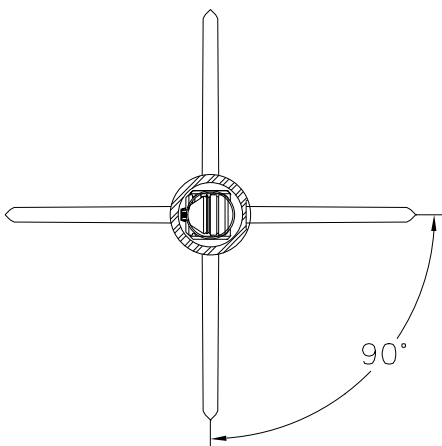

ITEM	PART NO.	DESCRIPTION
1	R156-0438-B04	Bolted Shipping Assembly, 1.563 OD X 4 FT, 4 SPF, 90°, 13 Shots
	R156-0438-B07	Bolted Shipping Assembly, 1.563 OD X 7 FT, 4 SPF, 90°, 25 Shots
	R156-0438-B11	Bolted Shipping Assembly, 1.563 OD X 11 FT, 4 SPF, 90°, 41 Shots
	R156-0438-B15	Bolted Shipping Assembly, 1.563 OD X 15 FT, 4 SPF, 90°, 57 Shots
	R156-0438-B21	Bolted Shipping Assembly, 1.563 OD X 21 FT, 4 SPF, 90°, 81 Shots
2	T106-0438-B04	Tube Strip, 1.063 OD X 4 FT, 4 SPF, 90°
	T106-0438-B07	Tube Strip, 1.063 OD X 7 FT, 4 SPF, 90°
	T106-0438-B11	Tube Strip, 1.063 OD X 11 FT, 4 SPF, 90°
	T106-0438-B15	Tube Strip, 1.063 OD X 15 FT, 4 SPF, 90°
	T106-0438-B21	Tube Strip, 1.063 OD X 21 FT, 4 SPF, 90°
3	B156-0400-B04	Bolted Carrier, 1.563 OD X 4 FT, 4 SPF, 90°
	B156-0400-B07	Bolted Carrier, 1.563 OD X 7 FT, 4 SPF, 90°
	B156-0400-B11	Bolted Carrier, 1.563 OD X 11 FT, 4 SPF, 90°
	B156-0400-B15	Bolted Carrier, 1.563 OD X 15 FT, 4 SPF, 90°
	B156-0400-B21	Bolted Carrier, 1.563 OD X 21 FT, 4 SPF, 90°
C	RTG-1687-401NT	Charge, RTG 1-11/16" NT, HMX - uses Ribbon (Preferred) or 40 gr. Round Cord
	SDP-1687-401NTX	Charge, RTG 1-11/16" NTX, HMX - uses Ribbon (Preferred) or 40 gr. Round Cord
	SDP-1687-402NT3	Charge, RTG 1-11/16" NT3, HERO, SDP, HMX - uses Ribbon (Preferred) or 40 gr. Round Cord
	RTG-1687-301	Charge, RTG 1-11/16" DP, RDX - uses Ribbon (Preferred) or 40 gr. Round Cord
	RTG-1687-301BH	Charge, RTG 1-11/16" BH, RDX - uses Ribbon (Preferred) or 40 gr. Round Cord