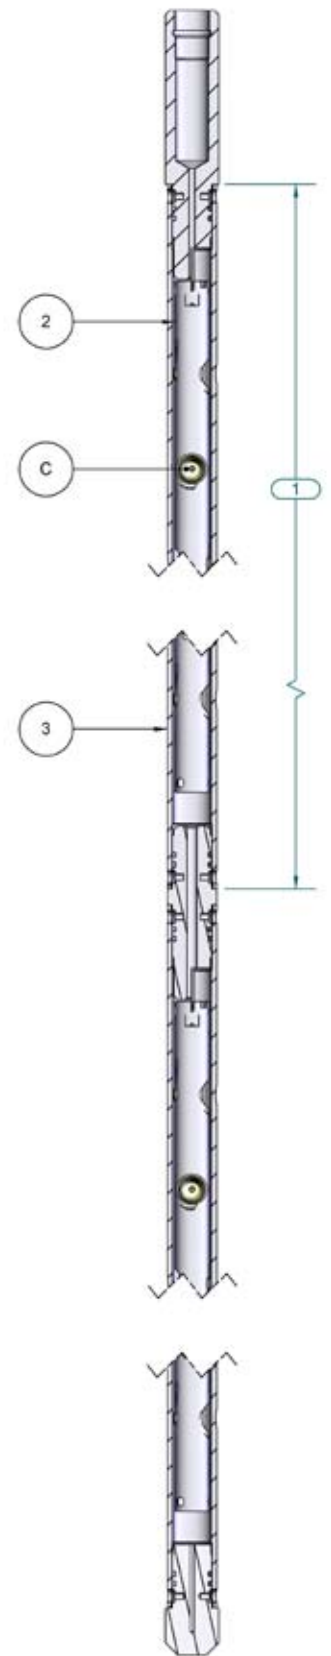

ITEM	PART NO.	DESCRIPTION
1	R156-0438-B04	Bolted Shipping Assembly, 1.563 OD X 4 FT, 4 SPF, 90°, 13 Shots
	R156-0438-B07	Bolted Shipping Assembly, 1.563 OD X 7 FT, 4 SPF, 90°, 25 Shots
	R156-0438-B11	Bolted Shipping Assembly, 1.563 OD X 11 FT, 4 SPF, 90°, 41 Shots
	R156-0438-B15	Bolted Shipping Assembly, 1.563 OD X 15 FT, 4 SPF, 90°, 57 Shots
	R156-0438-B21	Bolted Shipping Assembly, 1.563 OD X 21 FT, 4 SPF, 90°, 81 Shots
2	T106-0438-B04	Tube Strip, 1.063 OD X 4 FT, 4 SPF, 90°
	T106-0438-B07	Tube Strip, 1.063 OD X 7 FT, 4 SPF, 90°
	T106-0438-B11	Tube Strip, 1.063 OD X 11 FT, 4 SPF, 90°
	T106-0438-B15	Tube Strip, 1.063 OD X 15 FT, 4 SPF, 90°
	T106-0438-B21	Tube Strip, 1.063 OD X 21 FT, 4 SPF, 90°
3	B156-0400-B04	Bolted Carrier, 1.563 OD X 4 FT, 4 SPF, 90°
	B156-0400-B07	Bolted Carrier, 1.563 OD X 7 FT, 4 SPF, 90°
	B156-0400-B11	Bolted Carrier, 1.563 OD X 11 FT, 4 SPF, 90°
	B156-0400-B15	Bolted Carrier, 1.563 OD X 15 FT, 4 SPF, 90°
	B156-0400-B21	Bolted Carrier, 1.563 OD X 21 FT, 4 SPF, 90°
C	RTG-1687-401NT	Charge, RTG 1-11/16" NT, HMX - uses Ribbon (Preferred) or 40 gr. Round Cord
	SDP-1687-401NTX	Charge, RTG 1-11/16" NTX, HMX - uses Ribbon (Preferred) or 40 gr. Round Cord
	SDP-1687-402NT3	Charge, RTG 1-11/16" NT3, HERO, SDP, HMX - uses Ribbon (Preferred) or 40 gr. Round Cord
	RTG-1687-301	Charge, RTG 1-11/16" DP, RDX - uses Ribbon (Preferred) or 40 gr. Round Cord
	RTG-1687-301BH	Charge, RTG 1-11/16" BH, RDX - uses Ribbon (Preferred) or 40 gr. Round Cord

SPECIFICATIONS		
Pressure Rating	155.1 Mpa	22,500 psi
Temperature	UP TO 288°C	UP TO 550°F
Max O.D. before Firing	39.67 mm	1.562"
Max O.D. after Firing (in fluid)	41.4 mm	1.63"
Max O.D. after Firing (in gas)	42.85 mm	1.687"
Gun Weight Loaded	4.1 kg/m	2.75 lb/ft