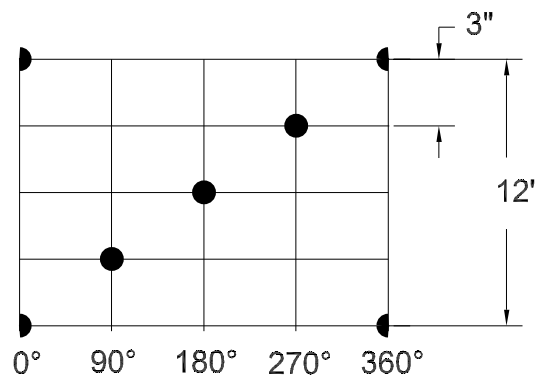

ITEM	PART NO.	DESCRIPTION
1	R156-0438-B04	Bolted Shipping Assembly, 1.563 OD X 4 FT, 4 SPF, 90°, 13 Shots
	R156-0438-B07	Bolted Shipping Assembly, 1.563 OD X 7 FT, 4 SPF, 90°, 25 Shots
	R156-0438-B11	Bolted Shipping Assembly, 1.563 OD X 11 FT, 4 SPF, 90°, 41 Shots
	R156-0438-B15	Bolted Shipping Assembly, 1.563 OD X 15 FT, 4 SPF, 90°, 57 Shots
	R156-0438-B21	Bolted Shipping Assembly, 1.563 OD X 21 FT, 4 SPF, 90°, 81 Shots
2	T106-0438-B04	Tube Strip, 1.063 OD X 4 FT, 4 SPF, 90°
	T106-0438-B07	Tube Strip, 1.063 OD X 7 FT, 4 SPF, 90°
	T106-0438-B11	Tube Strip, 1.063 OD X 11 FT, 4 SPF, 90°
	T106-0438-B15	Tube Strip, 1.063 OD X 15 FT, 4 SPF, 90°
	T106-0438-B21	Tube Strip, 1.063 OD X 21 FT, 4 SPF, 90°
3	B156-0400-B04	Bolted Carrier, 1.563 OD X 4 FT, 4 SPF, 90°
	B156-0400-B07	Bolted Carrier, 1.563 OD X 7 FT, 4 SPF, 90°
	B156-0400-B11	Bolted Carrier, 1.563 OD X 11 FT, 4 SPF, 90°
	B156-0400-B15	Bolted Carrier, 1.563 OD X 15 FT, 4 SPF, 90°
	B156-0400-B21	Bolted Carrier, 1.563 OD X 21 FT, 4 SPF, 90°
C	RTG-1687-401NT	Charge, RTG 1-11/16" NT, HMX - uses Ribbon (Preferred) or 40 gr. Round Cord
	SDP-1687-401NTX	Charge, RTG 1-11/16" NTX, HMX - uses Ribbon (Preferred) or 40 gr. Round Cord
	SDP-1687-402NT3	Charge, RTG 1-11/16" NT3, HERO, SDP, HMX - uses Ribbon (Preferred) or 40 gr. Round Cord
	RTG-1687-301	Charge, RTG 1-11/16" DP, RDX - uses Ribbon (Preferred) or 40 gr. Round Cord
	RTG-1687-301BH	Charge, RTG 1-11/16" BH, RDX - uses Ribbon (Preferred) or 40 gr. Round Cord

SPECIFICATIONS		
Pressure Rating	155.1 Mpa	22,500 psi
Temperature	UP TO 288°C	UP TO 550°F
Max O.D. before Firing	39.67 mm	1.562"
Max O.D. after Firing (in fluid)	41.4 mm	1.63"
Max O.D. after Firing (in gas)	42.85 mm	1.687"
Gun Weight Loaded	4.1 kg/m	2.75 lb/ft