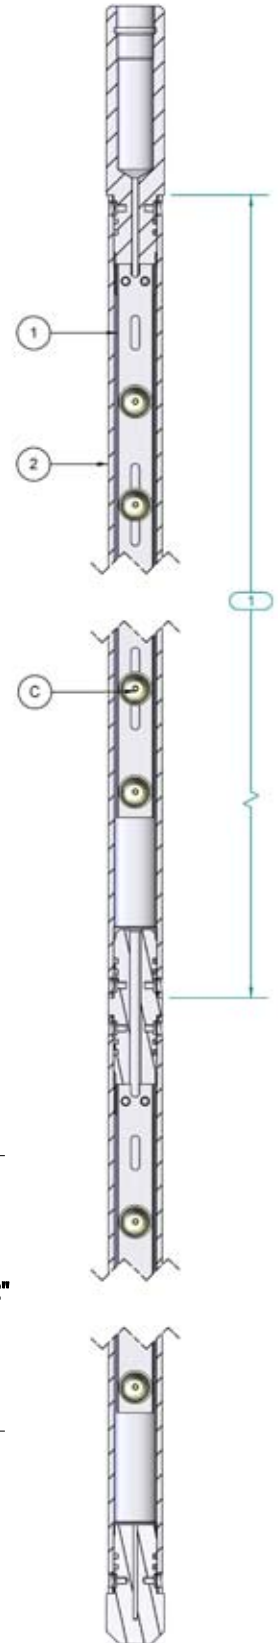

ITEM	PART NO.	DESCRIPTION
1	R156-0438-R04	Bolted Shipping Assembly, 1.563 OD X 4 FT, 4 SPF, 180°, 13 Shots
	R156-0438-R07	Bolted Shipping Assembly, 1.563 OD X 7 FT, 4 SPF, 180°, 25 Shots
	R156-0438-R11	Bolted Shipping Assembly, 1.563 OD X 11 FT, 4 SPF, 180°, 41 Shots
	R156-0438-R15	Bolted Shipping Assembly, 1.563 OD X 15 FT, 4 SPF, 180°, 57 Shots
	R156-0438-R21	Bolted Shipping Assembly, 1.563 OD X 21 FT, 4 SPF, 180°, 81 Shots
2	F107-0438-R04	Flat Strip, 1.070 OD X 4 FT, 4 SPF, 180°
	F107-0438-R07	Flat Strip, 1.070 OD X 7 FT, 4 SPF, 180°
	F107-0438-R11	Flat Strip, 1.070 OD X 11 FT, 4 SPF, 180°
	F107-0438-R15	Flat Strip, 1.070 OD X 15 FT, 4 SPF, 180°
	F107-0438-R21	Flat Strip, 1.070 OD X 21 FT, 4 SPF, 180°
3	B156-0400-R04	Bolted Carrier, 1.563 OD X 4 FT, 4 SPF, 180°
	B156-0400-R07	Bolted Carrier, 1.563 OD X 7 FT, 4 SPF, 180°
	B156-0400-R11	Bolted Carrier, 1.563 OD X 11 FT, 4 SPF, 180°
	B156-0400-R15	Bolted Carrier, 1.563 OD X 15 FT, 4 SPF, 180°
	B156-0400-R21	Bolted Carrier, 1.563 OD X 21 FT, 4 SPF, 180°
C	RTG-1687-401NT	Charge, RTG 1-11/16" NT, HMX - uses Ribbon (Preferred) or 40 gr. Round Cord
	SDP-1687-401NTX	Charge, RTG 1-11/16" NTX, HMX - uses Ribbon (Preferred) or 40 gr. Round Cord
	SDP-1687-402NT3	Charge, RTG 1-11/16" NT3, HERO™, SDP, HMX - uses Ribbon (Preferred) or 40 gr. Round Cord
	RTG-1687-301	Charge, RTG 1-11/16" DP, RDX - uses Ribbon (Preferred) or 40 gr. Round Cord
	RTG-1687-301BH	Charge, RTG 1-11/16" BH, RDX - uses Ribbon (Preferred) or 40 gr. Round Cord

SPECIFICATIONS		
Pressure Rating	155.1 Mpa	22,500 psi
Temperature	UP TO 288°C	UP TO 550°F
Max O.D. before Firing	39.67 mm	1.562"
Max O.D. after Firing (in fluid)	41.4 mm	1.63"
Max O.D. after Firing (in gas)	42.85 mm	1.687"
Gun Weight Loaded	4.1 kg/m	2.75 lb/ft