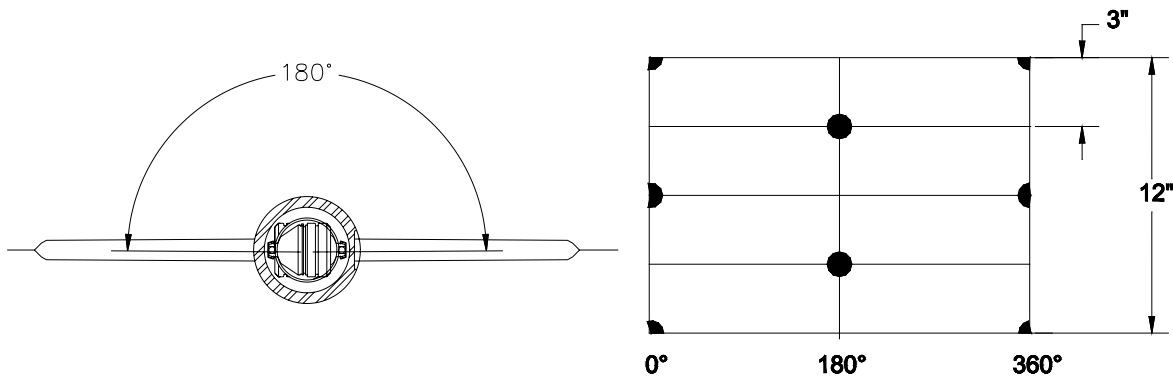

ITEM	PART NO.	DESCRIPTION
1	R156-0438-R04	Bolted Shipping Assembly, 1.563 OD X 4 FT, 4 SPF, 180°, 13 Shots
	R156-0438-R07	Bolted Shipping Assembly, 1.563 OD X 7 FT, 4 SPF, 180°, 25 Shots
	R156-0438-R11	Bolted Shipping Assembly, 1.563 OD X 11 FT, 4 SPF, 180°, 41 Shots
	R156-0438-R15	Bolted Shipping Assembly, 1.563 OD X 15 FT, 4 SPF, 180°, 57 Shots
	R156-0438-R21	Bolted Shipping Assembly, 1.563 OD X 21 FT, 4 SPF, 180°, 81 Shots
2	F107-0438-R04	Flat Strip, 1.070 OD X 4 FT, 4 SPF, 180°
	F107-0438-R07	Flat Strip, 1.070 OD X 7 FT, 4 SPF, 180°
	F107-0438-R11	Flat Strip, 1.070 OD X 11 FT, 4 SPF, 180°
	F107-0438-R15	Flat Strip, 1.070 OD X 15 FT, 4 SPF, 180°
	F107-0438-R21	Flat Strip, 1.070 OD X 21 FT, 4 SPF, 180°
3	B156-0400-R04	Bolted Carrier, 1.563 OD X 4 FT, 4 SPF, 180°
	B156-0400-R07	Bolted Carrier, 1.563 OD X 7 FT, 4 SPF, 180°
	B156-0400-R11	Bolted Carrier, 1.563 OD X 11 FT, 4 SPF, 180°
	B156-0400-R15	Bolted Carrier, 1.563 OD X 15 FT, 4 SPF, 180°
	B156-0400-R21	Bolted Carrier, 1.563 OD X 21 FT, 4 SPF, 180°
C	RTG-1687-401NT	Charge, RTG 1-11/16" NT, HMX - uses Ribbon (Preferred) or 40 gr. Round Cord
	SDP-1687-401NTX	Charge, RTG 1-11/16" NTX, HMX - uses Ribbon (Preferred) or 40 gr. Round Cord
	SDP-1687-402NT3	Charge, RTG 1-11/16" NT3, HERO™, SDP, HMX - uses Ribbon (Preferred) or 40 gr. Round Cord
	RTG-1687-301	Charge, RTG 1-11/16" DP, RDX - uses Ribbon (Preferred) or 40 gr. Round Cord
	RTG-1687-301BH	Charge, RTG 1-11/16" BH, RDX - uses Ribbon (Preferred) or 40 gr. Round Cord

SPECIFICATIONS		
Pressure Rating	155.1 Mpa	22,500 psi
Temperature	UP TO 288°C	UP TO 550°F
Max O.D. before Firing	39.67 mm	1.562"
Max O.D. after Firing (in fluid)	41.4 mm	1.63"
Max O.D. after Firing (in gas)	42.85 mm	1.687"
Gun Weight Loaded	4.1 kg/m	2.75 lb/ft