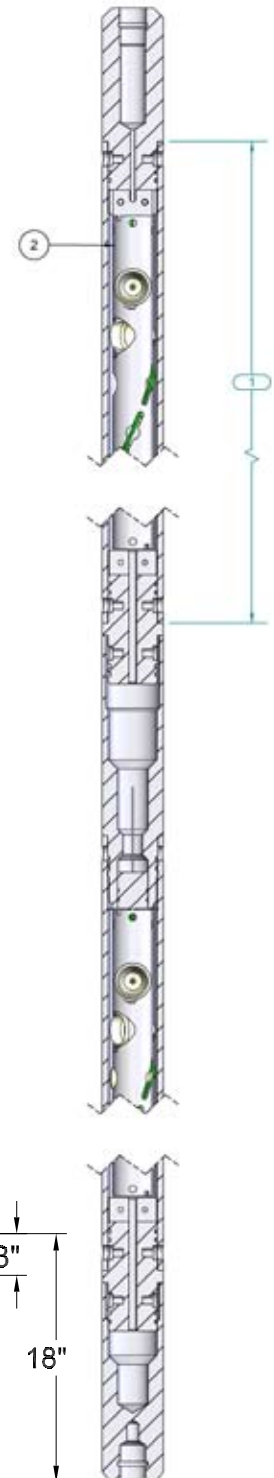

ITEM	PART NO.	DESCRIPTION
1	R203-0437-A04	Bolted Shipping Assembly, 2.030 OD X 4 FT, 4 SPF, 60°, 13 Shots
	R203-0437-A07	Bolted Shipping Assembly, 2.030 OD X 7 FT, 4 SPF, 60°, 25 Shots
	R203-0437-A11	Bolted Shipping Assembly, 2.030 OD X 11 FT, 4 SPF, 60°, 41 Shots
	R203-0437-A15	Bolted Shipping Assembly, 2.030 OD X 15 FT, 4 SPF, 60°, 57 Shots
	R203-0437-A21	Bolted Shipping Assembly, 2.030 OD X 21 FT, 4 SPF, 60°, 81 Shots
2	T138-0437-A04	Tube Strip, 1.375 OD X 4 FT, 4 SPF, 60°
	T138-0437-A07	Tube Strip, 1.375 OD X 7 FT, 4 SPF, 60°
	T138-0437-A11	Tube Strip, 1.375 OD X 11 FT, 4 SPF, 60°
	T138-0437-A15	Tube Strip, 1.375 OD X 15 FT, 4 SPF, 60°
	T138-0437-A21	Tube Strip, 1.375 OD X 21 FT, 4 SPF, 60°
3	B203-0400-A04	Bolted Carrier, 2.030 OD X 4 FT, 4 SPF, 60°
	B203-0400-A07	Bolted Carrier, 2.030 OD X 7 FT, 4 SPF, 60°
	B203-0400-A11	Bolted Carrier, 2.030 OD X 11 FT, 4 SPF, 60°
	B203-0400-A15	Bolted Carrier, 2.030 OD X 15 FT, 4 SPF, 60°
	B203-0400-A21	Bolted Carrier, 2.030 OD X 21 FT, 4 SPF, 60°
C	SDP-2125-402NT3	Charge, RTG 2-1/8", HMX - DP, SDP - HERO - uses Ribbon (Preferred) or 40 gr. Round Cord
	SDP-2125-402NTX	Charge, RTG 2-1/8", HMX - DP, SDP - uses Ribbon (Preferred) or 40 gr. Round Cord
	RTG-2125-402LS	Charge, RTG 2-1/8", HMX - DP, LS - uses Ribbon (Preferred) or 40 gr. Round Cord
	RTG-2125-402F	Charge, RTG 2-1/8", HMX - BH - uses Ribbon (Preferred) or 40 gr. Round Cord
	RTG-2125-302LS	Charge, RTG 2-1/8", DP, LS, RDX - uses Ribbon (Preferred) or 40 gr. Round Cord

SPECIFICATIONS		
Pressure Rating	155.1 Mpa	22,500 psi
Temperature	UP TO 288°C	UP TO 550°F
Max O.D. before Firing	51.6 mm	2.032"
Max O.D. after Firing (in fluid)	52.8 mm	2.08"
Max O.D. after Firing (in gas)	53.98 mm	2.125"
Gun Weight Loaded	7.4 kg/m	5.0 lb/ft