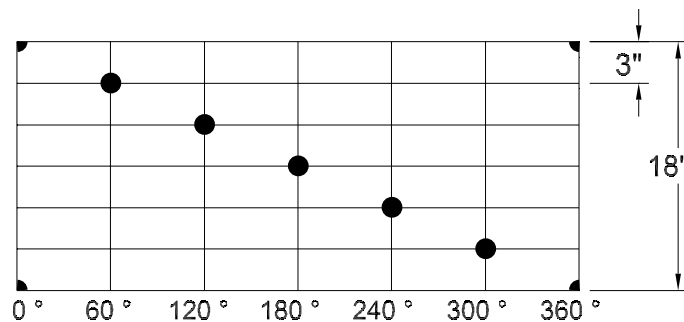

ITEM	PART NO.	DESCRIPTION
1	R203-0437-A04	Bolted Shipping Assembly, 2.030 OD X 4 FT, 4 SPF, 60°, 13 Shots
	R203-0437-A07	Bolted Shipping Assembly, 2.030 OD X 7 FT, 4 SPF, 60°, 25 Shots
	R203-0437-A11	Bolted Shipping Assembly, 2.030 OD X 11 FT, 4 SPF, 60°, 41 Shots
	R203-0437-A15	Bolted Shipping Assembly, 2.030 OD X 15 FT, 4 SPF, 60°, 57 Shots
	R203-0437-A21	Bolted Shipping Assembly, 2.030 OD X 21 FT, 4 SPF, 60°, 81 Shots
2	T138-0437-A04	Tube Strip, 1.375 OD X 4 FT, 4 SPF, 60°
	T138-0437-A07	Tube Strip, 1.375 OD X 7 FT, 4 SPF, 60°
	T138-0437-A11	Tube Strip, 1.375 OD X 11 FT, 4 SPF, 60°
	T138-0437-A15	Tube Strip, 1.375 OD X 15 FT, 4 SPF, 60°
	T138-0437-A21	Tube Strip, 1.375 OD X 21 FT, 4 SPF, 60°
3	B203-0400-A04	Bolted Carrier, 2.030 OD X 4 FT, 4 SPF, 60°
	B203-0400-A07	Bolted Carrier, 2.030 OD X 7 FT, 4 SPF, 60°
	B203-0400-A11	Bolted Carrier, 2.030 OD X 11 FT, 4 SPF, 60°
	B203-0400-A15	Bolted Carrier, 2.030 OD X 15 FT, 4 SPF, 60°
	B203-0400-A21	Bolted Carrier, 2.030 OD X 21 FT, 4 SPF, 60°
C	SDP-2125-402NT3	Charge, RTG 2-1/8", HMX - DP, SDP - HERO - uses Ribbon (Preferred) or 40 gr. Round Cord
	SDP-2125-402NTX	Charge, RTG 2-1/8", HMX - DP, SDP - uses Ribbon (Preferred) or 40 gr. Round Cord
	RTG-2125-402LS	Charge, RTG 2-1/8", HMX - DP, LS - uses Ribbon (Preferred) or 40 gr. Round Cord
	RTG-2125-402F	Charge, RTG 2-1/8", HMX - BH - uses Ribbon (Preferred) or 40 gr. Round Cord
	RTG-2125-302LS	Charge, RTG 2-1/8", DP, LS, RDX - uses Ribbon (Preferred) or 40 gr. Round Cord

SPECIFICATIONS		
Pressure Rating	155.1 Mpa	22,500 psi
Temperature	UP TO 288°C	UP TO 550°F
Max O.D. before Firing	51.6 mm	2.032"
Max O.D. after Firing (in fluid)	52.8 mm	2.08"
Max O.D. after Firing (in gas)	53.98 mm	2.125"
Gun Weight Loaded	7.4 kg/m	5.0 lb/ft