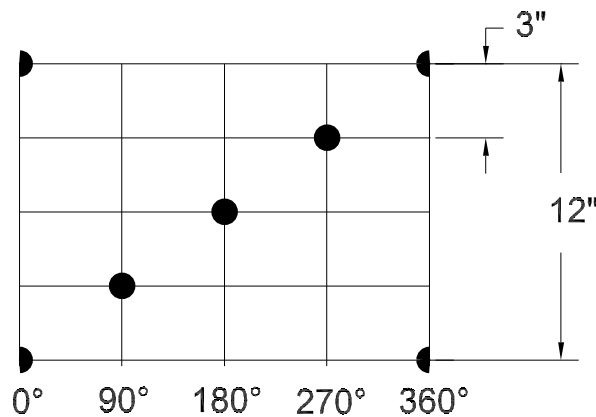

ITEM	PART NO.	DESCRIPTION
1	R203-0437-B04	Bolted Shipping Assembly, 2.030 OD X 4 FT, 4 SPF, 90°, 13 Shots
	R203-0437-B07	Bolted Shipping Assembly, 2.030 OD X 7 FT, 4 SPF, 90°, 25 Shots
	R203-0437-B11	Bolted Shipping Assembly, 2.030 OD X 11 FT, 4 SPF, 90°, 41 Shots
	R203-0437-B15	Bolted Shipping Assembly, 2.030 OD X 15 FT, 4 SPF, 90°, 57 Shots
	R203-0437-B21	Bolted Shipping Assembly, 2.030 OD X 21 FT, 4 SPF, 90°, 81 Shots
2	T138-0437-B04	Tube Strip, 1.375 OD X 4 FT, 4 SPF, 90°
	T138-0437-B07	Tube Strip, 1.375 OD X 7 FT, 4 SPF, 90°
	T138-0437-B11	Tube Strip, 1.375 OD X 11 FT, 4 SPF, 90°
	T138-0437-B15	Tube Strip, 1.375 OD X 15 FT, 4 SPF, 90°
	T138-0437-B21	Tube Strip, 1.375 OD X 21 FT, 4 SPF, 90°
3	B203-0400-B04	Bolted Carrier, 2.030 OD X 4 FT, 4 SPF, 90°
	B203-0400-B07	Bolted Carrier, 2.030 OD X 7 FT, 4 SPF, 90°
	B203-0400-B11	Bolted Carrier, 2.030 OD X 11 FT, 4 SPF, 90°
	B203-0400-B15	Bolted Carrier, 2.030 OD X 15 FT, 4 SPF, 90°
	B203-0400-B21	Bolted Carrier, 2.030 OD X 21 FT, 4 SPF, 90°
C	SDP-2125-402NT3	Charge, RTG 2-1/8", HMX - DP, SDP - HERO - uses Ribbon (Preferred) or 40 gr. Round Cord
	SDP-2125-402NTX	Charge, RTG 2-1/8", HMX - DP, SDP - uses Ribbon (Preferred) or 40 gr. Round Cord
	RTG-2125-402LS	Charge, RTG 2-1/8", HMX - DP, LS - uses Ribbon (Preferred) or 40 gr. Round Cord
	RTG-2125-402F	Charge, RTG 2-1/8", HMX - BH - uses Ribbon (Preferred) or 40 gr. Round Cord
	RTG-2125-302LS	Charge, RTG 2-1/8", DP, LS, RDX - uses Ribbon (Preferred) or 40 gr. Round Cord

SPECIFICATIONS		
Pressure Rating	155.1 Mpa	22,500 psi
Temperature	UP TO 288°C	UP TO 550°F
Max O.D. before Firing	51.6 mm	2.032"
Max O.D. after Firing (in fluid)	52.8 mm	2.08"
Max O.D. after Firing (in gas)	53.98 mm	2.125"
Gun Weight Loaded	7.4 kg/m	5.0 lb/ft