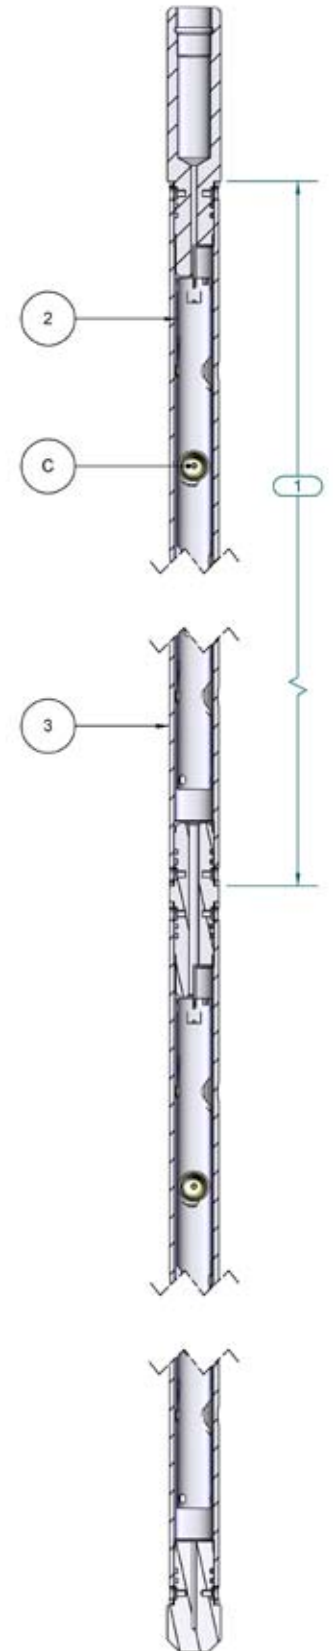

ITEM	PART NO.	DESCRIPTION
1	R203-0437-B04	Bolted Shipping Assembly, 2.030 OD X 4 FT, 4 SPF, 90°, 13 Shots
	R203-0437-B07	Bolted Shipping Assembly, 2.030 OD X 7 FT, 4 SPF, 90°, 25 Shots
	R203-0437-B11	Bolted Shipping Assembly, 2.030 OD X 11 FT, 4 SPF, 90°, 41 Shots
	R203-0437-B15	Bolted Shipping Assembly, 2.030 OD X 15 FT, 4 SPF, 90°, 57 Shots
	R203-0437-B21	Bolted Shipping Assembly, 2.030 OD X 21 FT, 4 SPF, 90°, 81 Shots
2	T138-0437-B04	Tube Strip, 1.375 OD X 4 FT, 4 SPF, 90°
	T138-0437-B07	Tube Strip, 1.375 OD X 7 FT, 4 SPF, 90°
	T138-0437-B11	Tube Strip, 1.375 OD X 11 FT, 4 SPF, 90°
	T138-0437-B15	Tube Strip, 1.375 OD X 15 FT, 4 SPF, 90°
	T138-0437-B21	Tube Strip, 1.375 OD X 21 FT, 4 SPF, 90°
3	B203-0400-B04	Bolted Carrier, 2.030 OD X 4 FT, 4 SPF, 90°
	B203-0400-B07	Bolted Carrier, 2.030 OD X 7 FT, 4 SPF, 90°
	B203-0400-B11	Bolted Carrier, 2.030 OD X 11 FT, 4 SPF, 90°
	B203-0400-B15	Bolted Carrier, 2.030 OD X 15 FT, 4 SPF, 90°
	B203-0400-B21	Bolted Carrier, 2.030 OD X 21 FT, 4 SPF, 90°
C	SDP-2125-402NT3	Charge, RTG 2-1/8", HMX - DP, SDP - HERO - uses Ribbon (Preferred) or 40 gr. Round Cord
	SDP-2125-402NTX	Charge, RTG 2-1/8", HMX - DP, SDP - uses Ribbon (Preferred) or 40 gr. Round Cord
	RTG-2125-402LS	Charge, RTG 2-1/8", HMX - DP, LS - uses Ribbon (Preferred) or 40 gr. Round Cord
	RTG-2125-402F	Charge, RTG 2-1/8", HMX - BH - uses Ribbon (Preferred) or 40 gr. Round Cord
	RTG-2125-302LS	Charge, RTG 2-1/8", DP, LS, RDX - uses Ribbon (Preferred) or 40 gr. Round Cord