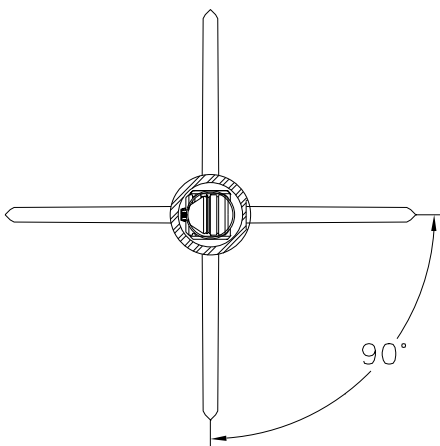

ITEM	PART NO.	DESCRIPTION
1	R203-0437-B04	Bolted Shipping Assembly, 2.030 OD X 4 FT, 4 SPF, 90°, 13 Shots
	R203-0437-B07	Bolted Shipping Assembly, 2.030 OD X 7 FT, 4 SPF, 90°, 25 Shots
	R203-0437-B11	Bolted Shipping Assembly, 2.030 OD X 11 FT, 4 SPF, 90°, 41 Shots
	R203-0437-B15	Bolted Shipping Assembly, 2.030 OD X 15 FT, 4 SPF, 90°, 57 Shots
	R203-0437-B21	Bolted Shipping Assembly, 2.030 OD X 21 FT, 4 SPF, 90°, 81 Shots
2	T138-0437-B04	Tube Strip, 1.375 OD X 4 FT, 4 SPF, 90°
	T138-0437-B07	Tube Strip, 1.375 OD X 7 FT, 4 SPF, 90°
	T138-0437-B11	Tube Strip, 1.375 OD X 11 FT, 4 SPF, 90°
	T138-0437-B15	Tube Strip, 1.375 OD X 15 FT, 4 SPF, 90°
	T138-0437-B21	Tube Strip, 1.375 OD X 21 FT, 4 SPF, 90°
3	B203-0400-B04	Bolted Carrier, 2.030 OD X 4 FT, 4 SPF, 90°
	B203-0400-B07	Bolted Carrier, 2.030 OD X 7 FT, 4 SPF, 90°
	B203-0400-B11	Bolted Carrier, 2.030 OD X 11 FT, 4 SPF, 90°
	B203-0400-B15	Bolted Carrier, 2.030 OD X 15 FT, 4 SPF, 90°
	B203-0400-B21	Bolted Carrier, 2.030 OD X 21 FT, 4 SPF, 90°
C	SDP-2125-402NT3	Charge, RTG 2-1/8", HMX - DP, SDP - HERO - uses Ribbon (Preferred) or 40 gr. Round Cord
	SDP-2125-402NTX	Charge, RTG 2-1/8", HMX - DP, SDP - uses Ribbon (Preferred) or 40 gr. Round Cord
	RTG-2125-402LS	Charge, RTG 2-1/8", HMX - DP, LS - uses Ribbon (Preferred) or 40 gr. Round Cord
	RTG-2125-402F	Charge, RTG 2-1/8", HMX - BH - uses Ribbon (Preferred) or 40 gr. Round Cord
	RTG-2125-302LS	Charge, RTG 2-1/8", DP, LS, RDX - uses Ribbon (Preferred) or 40 gr. Round Cord