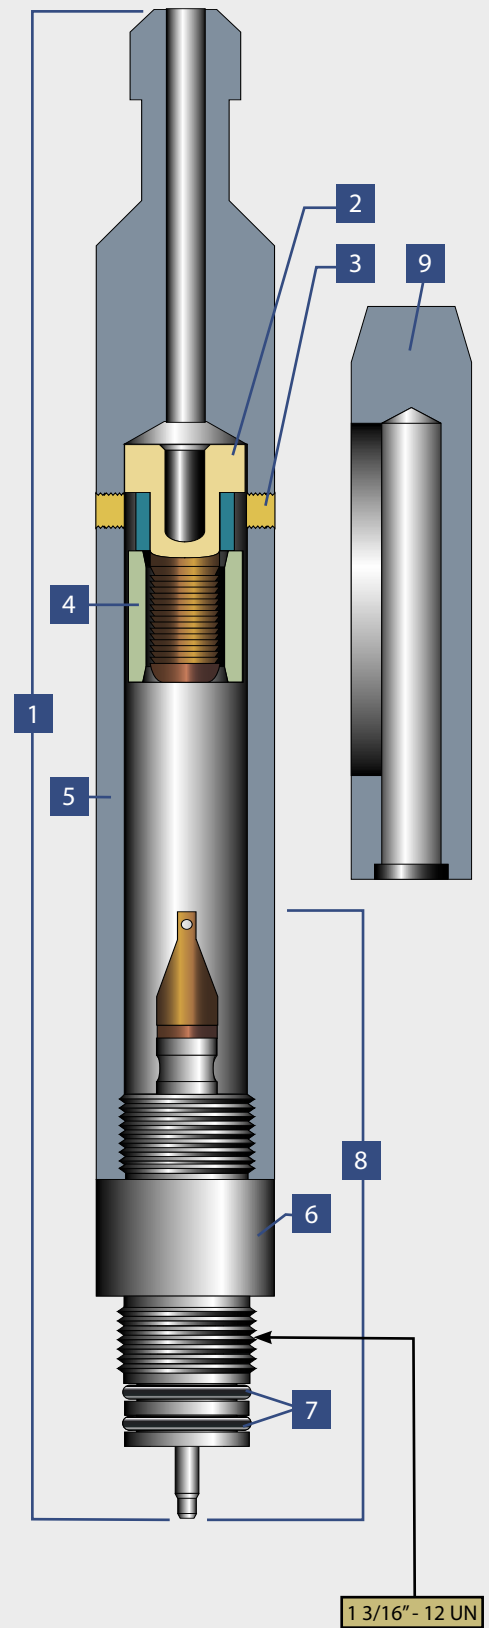

CABLE HEAD COMPONENTS

1 11/16" Cable Head Assy (Clamp Ring)

Ref.	Part No.	Description
1	AS6-0036*	1 11/16" Cable Head Complete Assy (Clamp ring)
2	1.437-0011	Rope Socket Body for 5/32" Line
3	HOO-0346	3/8 - 24 x 5/16" Socket Set Screw
4	1.437-0083	Clamp Ring for 15/32" Rope Socket Body
5	1.687-0125	1 3/8" Cable Head Body
	1.437-0001	1 11/16" Cable Head Body
6	1.687-0155	1 11/16" Tear Drop Sub Body
7	000-0211	O-Rings: C-67 211
8	AS6-0037	1 11/16" Tear Drop Assy (Includes items 6, 7, 8, 9, 11, 12, 14 & 15)
9	EXP-015	1 11/16" Rope Socket Tool

*Specify line size when ordering.

**APPLIED
ELECTRONIC
SYSTEMS**

a **Sondex** company
www.aesla.com

CH0-9