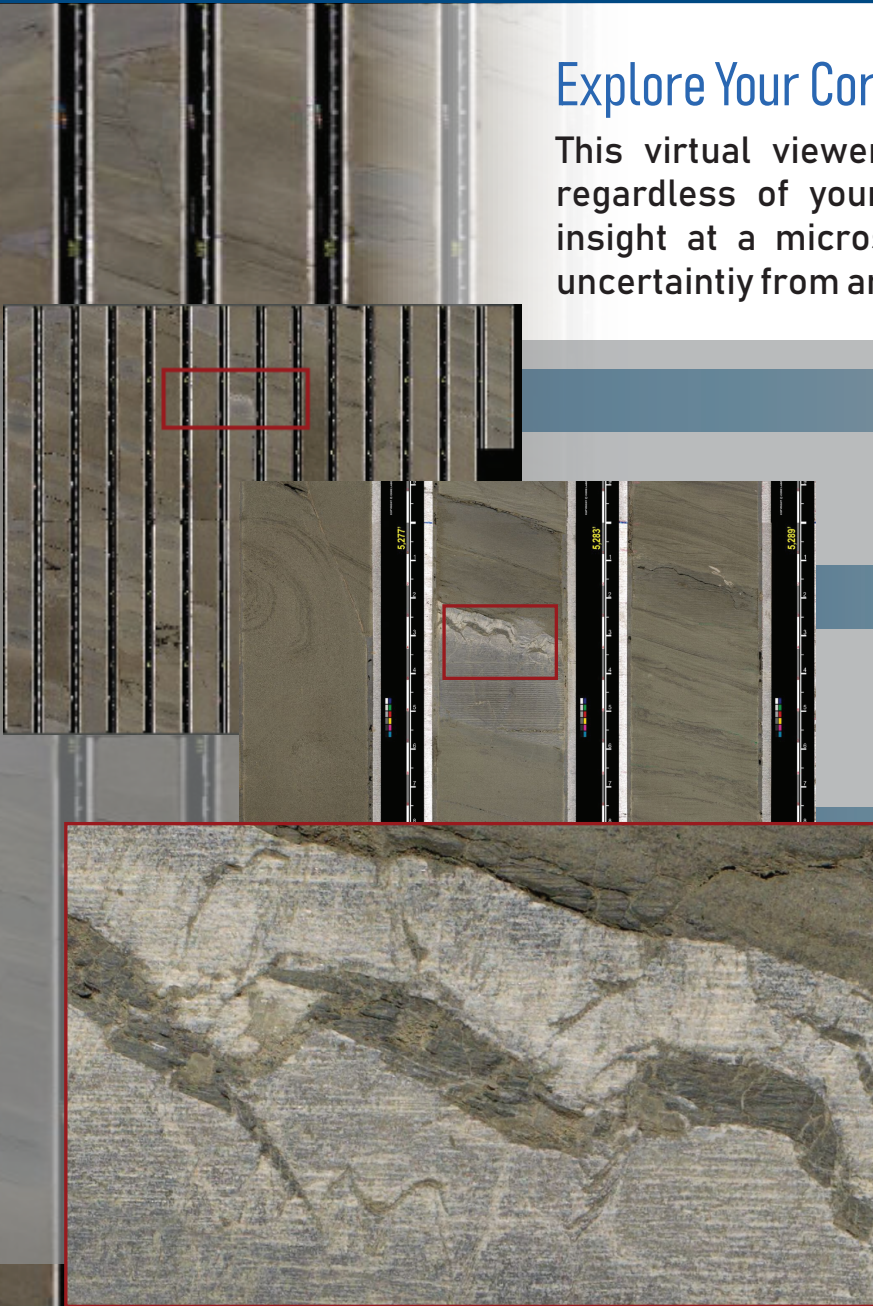

RAPIDZOOMTM SLAB

Explore Your Core From Anywhere

This virtual viewer puts core slabs at our fingertips regardless of your physical location. Gain and share insight at a microscale level while reducing risk and uncertainty from anywhere in the world.

Explore

Interactive view of the core with an incredible level of detail

Collaborate

Share notations, ask questions, and get information on exact points of interest

Toggle

View multiple light contrasts at the same time by toggling between white light and UV

Measure

Take point to point measurements and export measurement logs

New features in development to help take your exploration to discovery